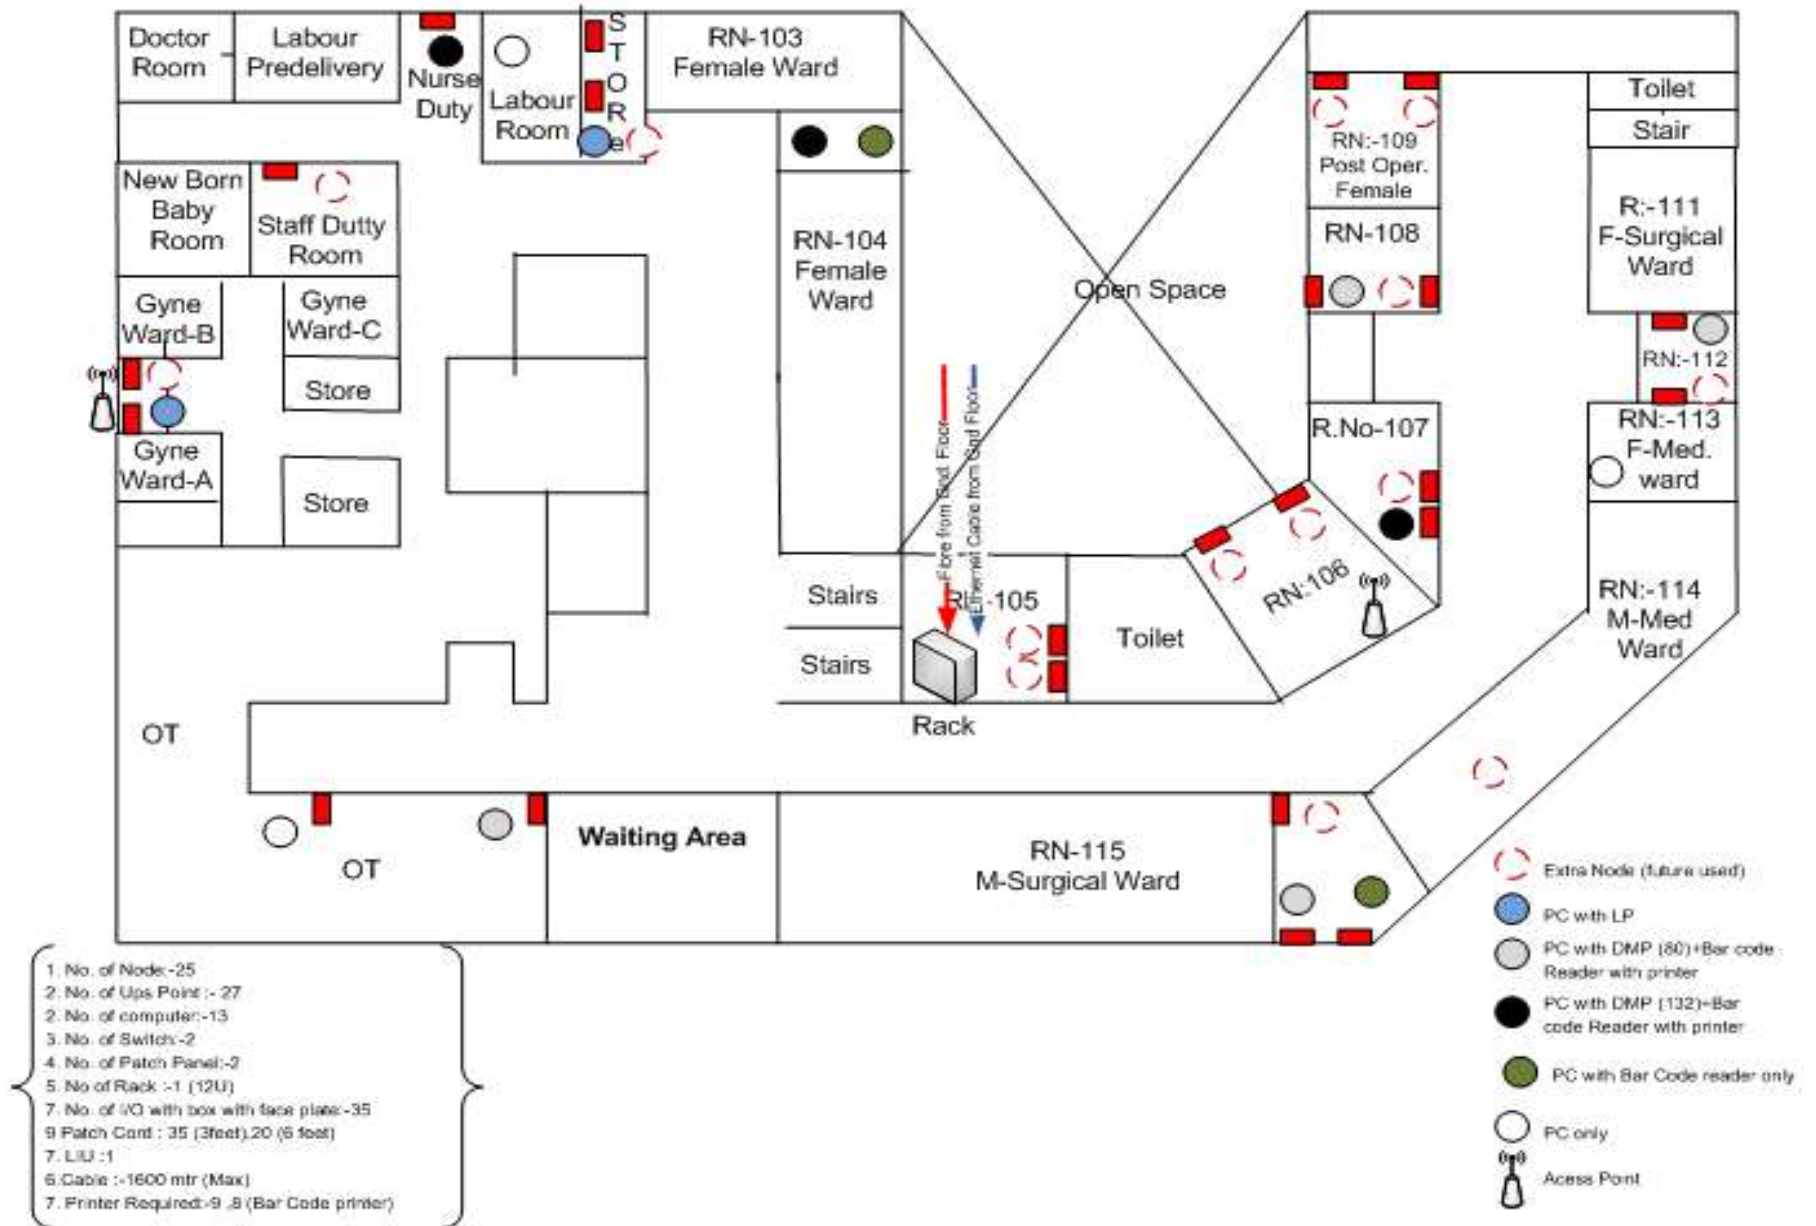

DH7.1: Network Layout of Ground Floor, Kanwatia Hospital, Jaipur

DH7.2: Network Layout of First Floor, Kanwatia Hospital, Jaipur