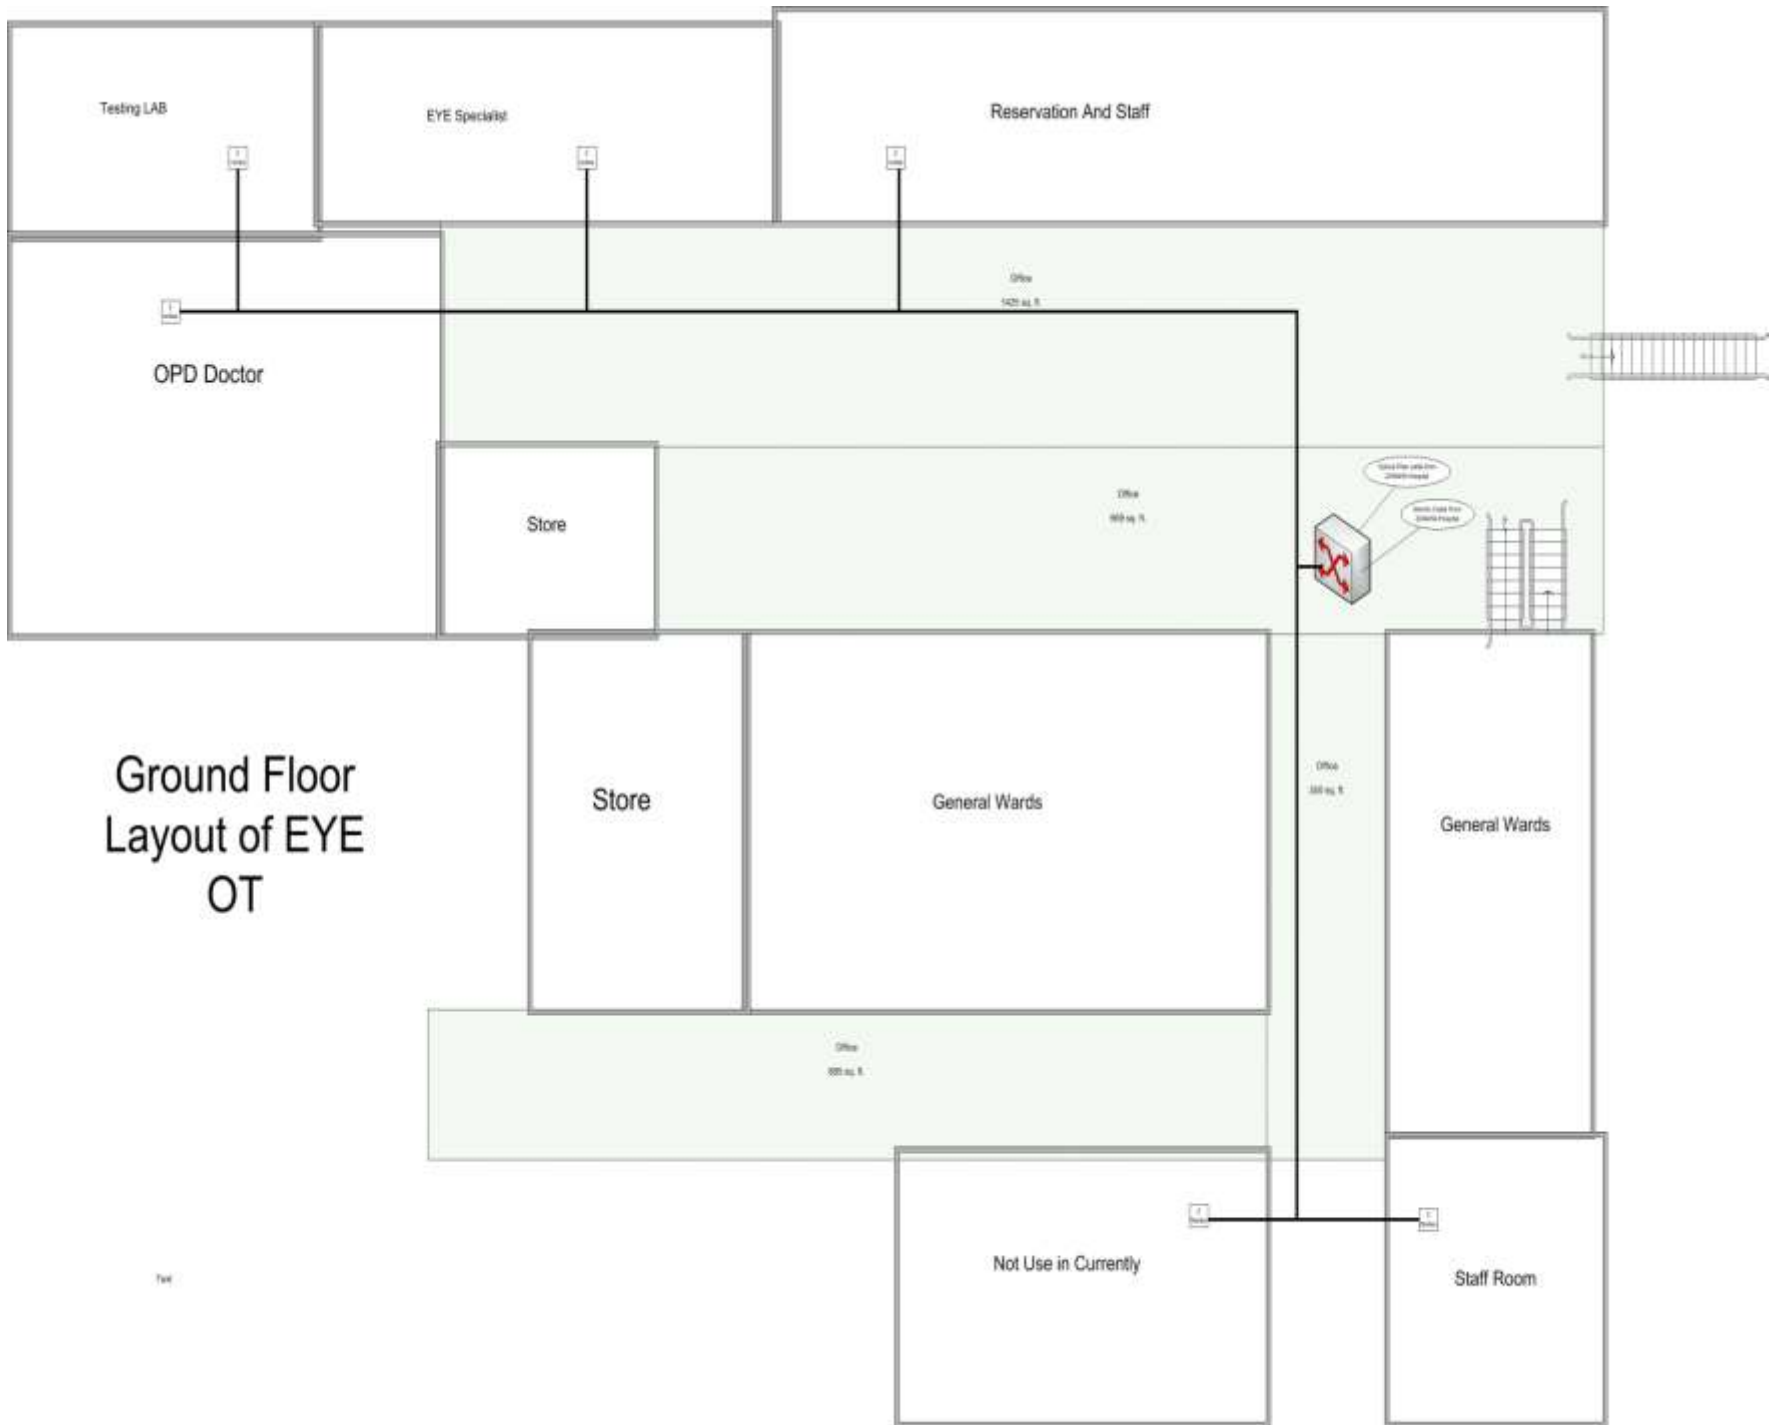

ZH2.1: Network Layout of FBNC and PNC Ward, Bharatpur Zenana Hospital

Zenana Hospital Main Entrance

ZH2.2: Network Layout of Zenana Section, Bharatpur Zenana Hospital

ZH2.3: Network Layout of PMO Administration Building, Bharatpur Zenana Hospital:

ZH2.4: Network Layout of Ophthalmology Ground Floor, Bharatpur Zenana Hospital

First Floor Layout of EYE OT

ZH2.5: Network Layout of Ophthalmology Building First Floor, Bharatpur Zenana Hospital