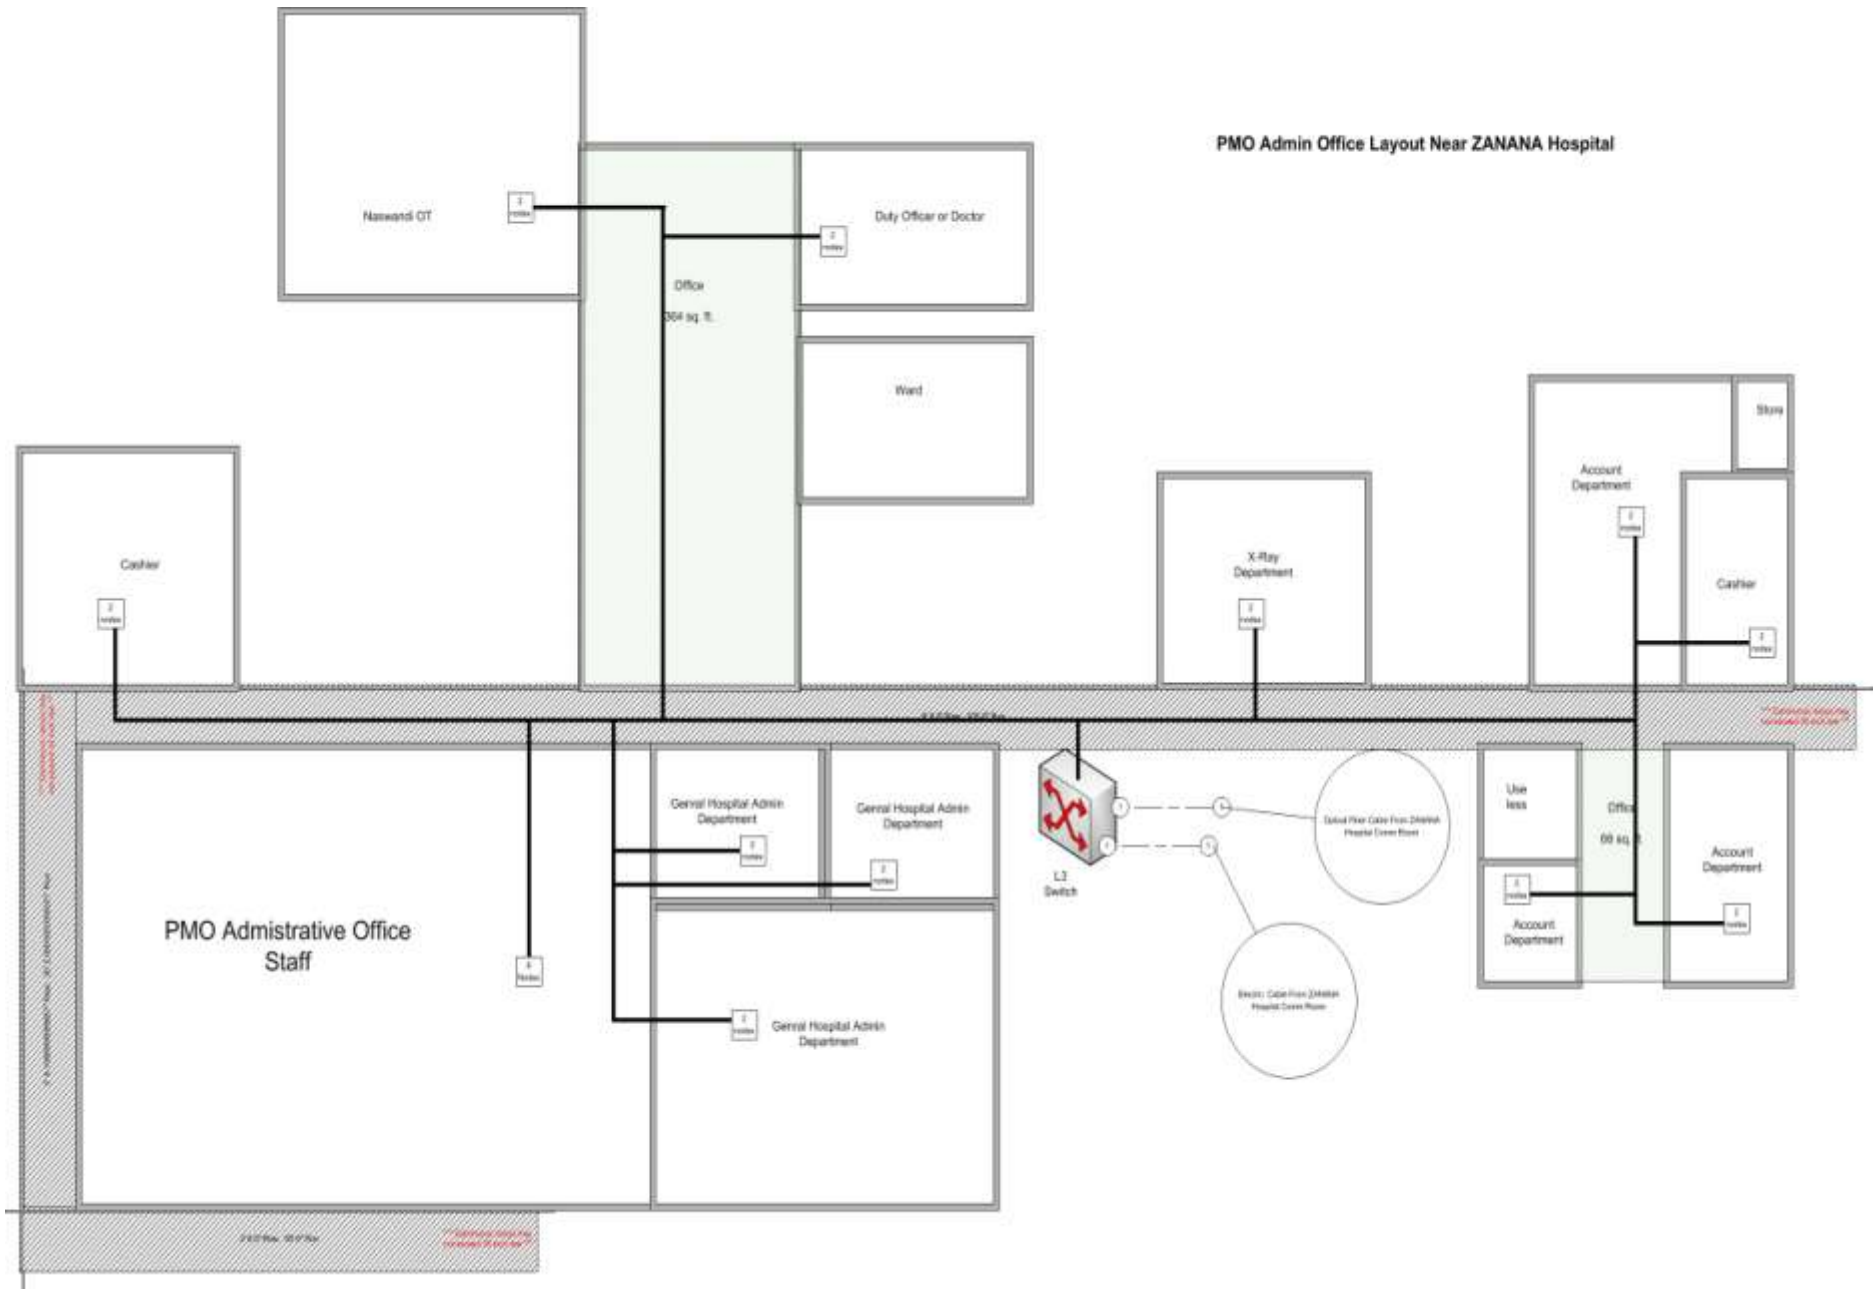

ZH2.1: Network Layout of FBNC and PNC Ward, Bharatpur Zenana Hospital

Zenana Hospital Main Entrance

ZH2.2: Network Layout of Zenana Section, Bharatpur Zenana Hospital

ZH2.3: Network Layout of PMO Administration Building, Bharatpur Zenana Hospital:

ZH2.4: Network Layout of Ophthalmology Ground Floor, Bharatpur Zenana Hospital

First Floor Layout of EYE OT

ZH2.5: Network Layout of Ophthalmology Building First Floor, Bharatpur Zenana Hospital