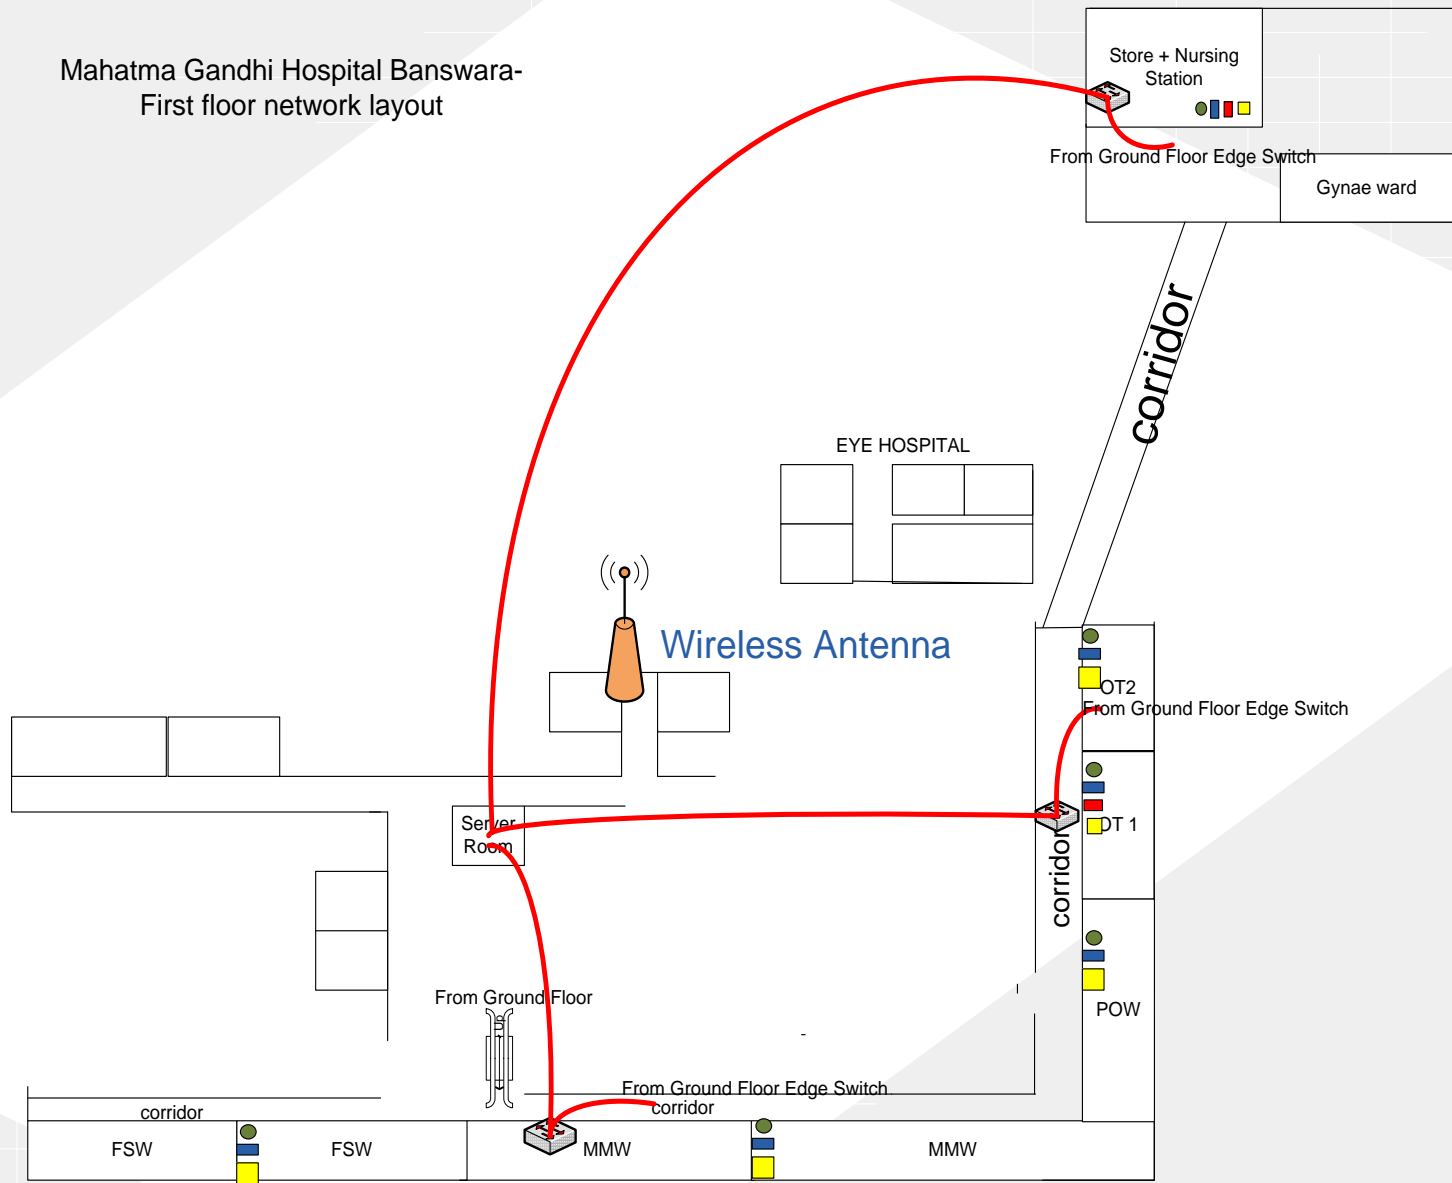

DH3.1: Proposed Network layout of ground Floor, Banswara Hospital

# Mahatma Gandhi Hospital Banswara- First floor network layout

- Wireless Point
- Network Point
- UPS Point
- Lan Switch
- Core/Edge Switch
- Optical Fiber

Main Road

DH3.2: Proposed Network layout of First Floor, , Banswara Hospital